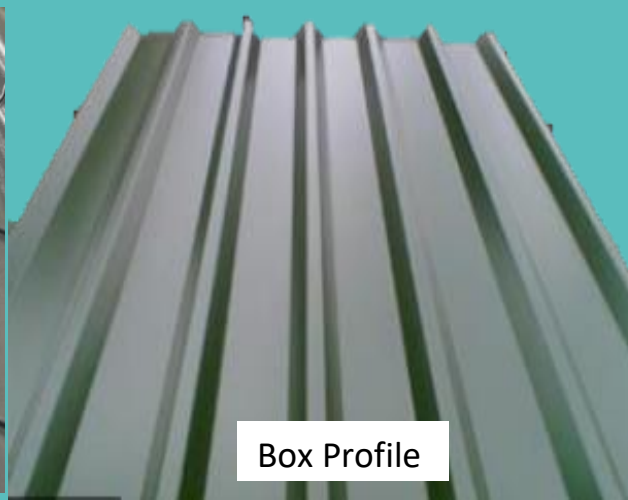

Our friendly team will work with you to ensure that you get the right style of roof for your building and use.

Smart Asbestos provide various roofing options to replace your old asbestos roof. By fitting new sheets, you are totally refreshing the garage , giving it a longer lifespan and it's a more cost-effective option than replacing the whole building.

Box Profile

Corotile

Styles and Colour Options

Box Profile Sheetting

Our most popular product is the Box Profile sheeting for garage roof replacements.

For a Smooth Finish :

Material : Polyester Smooth Painted Finish

Galvanised Steel with a polyester smooth painted finish. This type of sheet has a life expectancy of 25 years and a moderate resistance to scratching.

Textured Finish (most popular)

Material : PVC Plastisol / Plastic Vinyl Coated