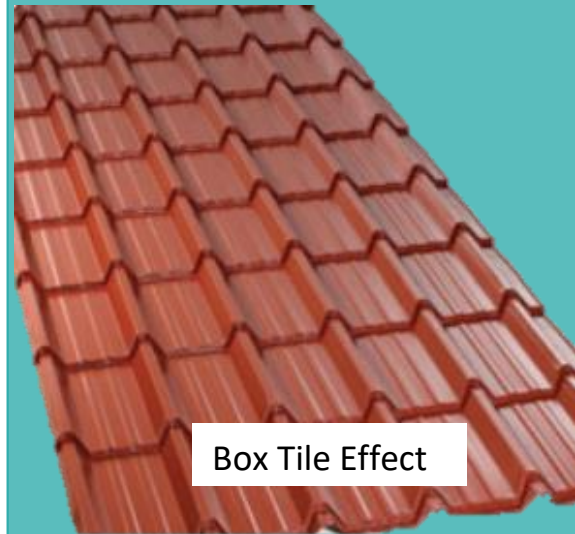

Box Tile Effect