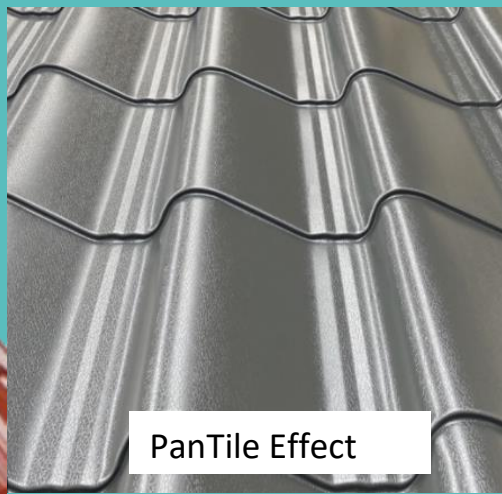

PanTile Effect